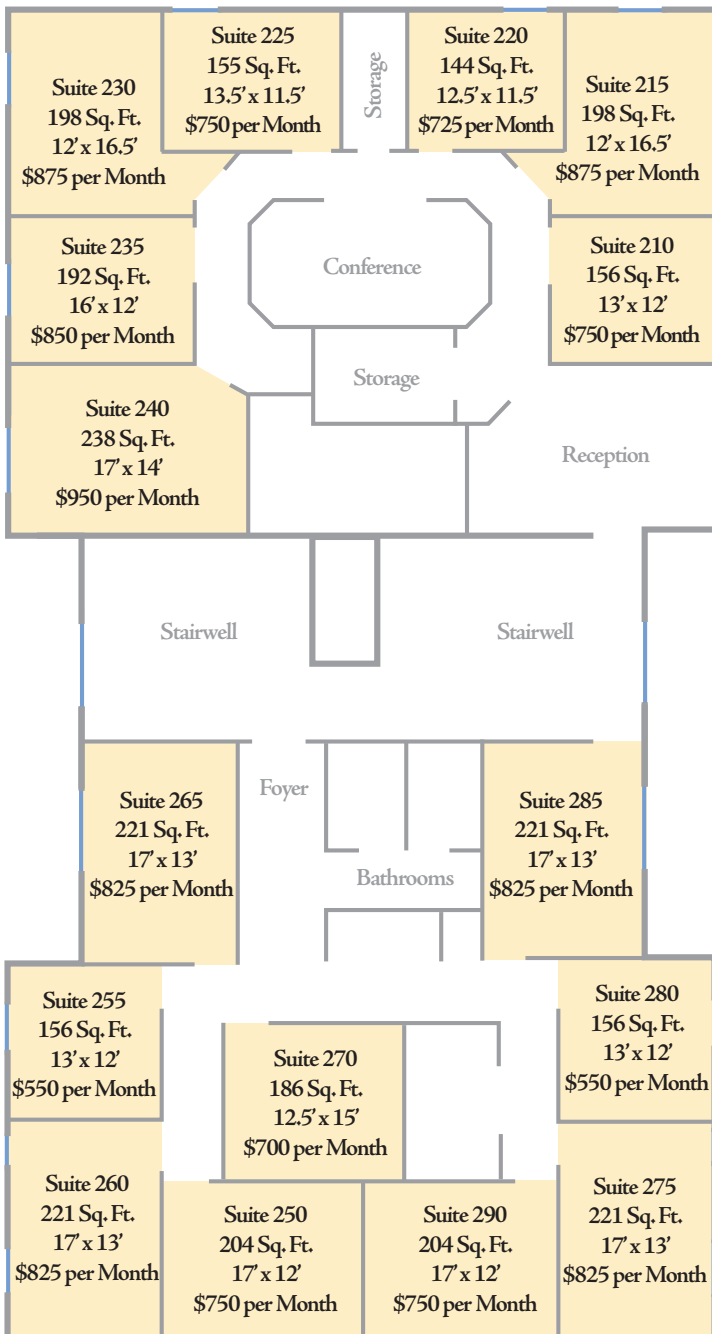

Executive Suite Layout and Pricing

Included FREE with Lease:

- High-Speed Internet Access
- All Basic Utilities
- Office Cleaning Services
- Conference Room Use (as available)
- Individual Climate Control

Location and Driving Directions

From Downtown Dallas:

- Take 35E North to 183
- Take 183 North to 114
- Take 114 North past DFW Airport to White Chapel Blvd.
- Take White Chapel Blvd. South to Southlake Executive Suites at the corner of White Chapel Blvd. and Continental Blvd.

From Downtown Fort Worth:

- Take 121 North to Davis Blvd.
- Take Davis Blvd. North to Continental Blvd.
- Take Continental Blvd. East to Southlake Executive Suites at the corner of White Chapel Blvd. and Continental Blvd.